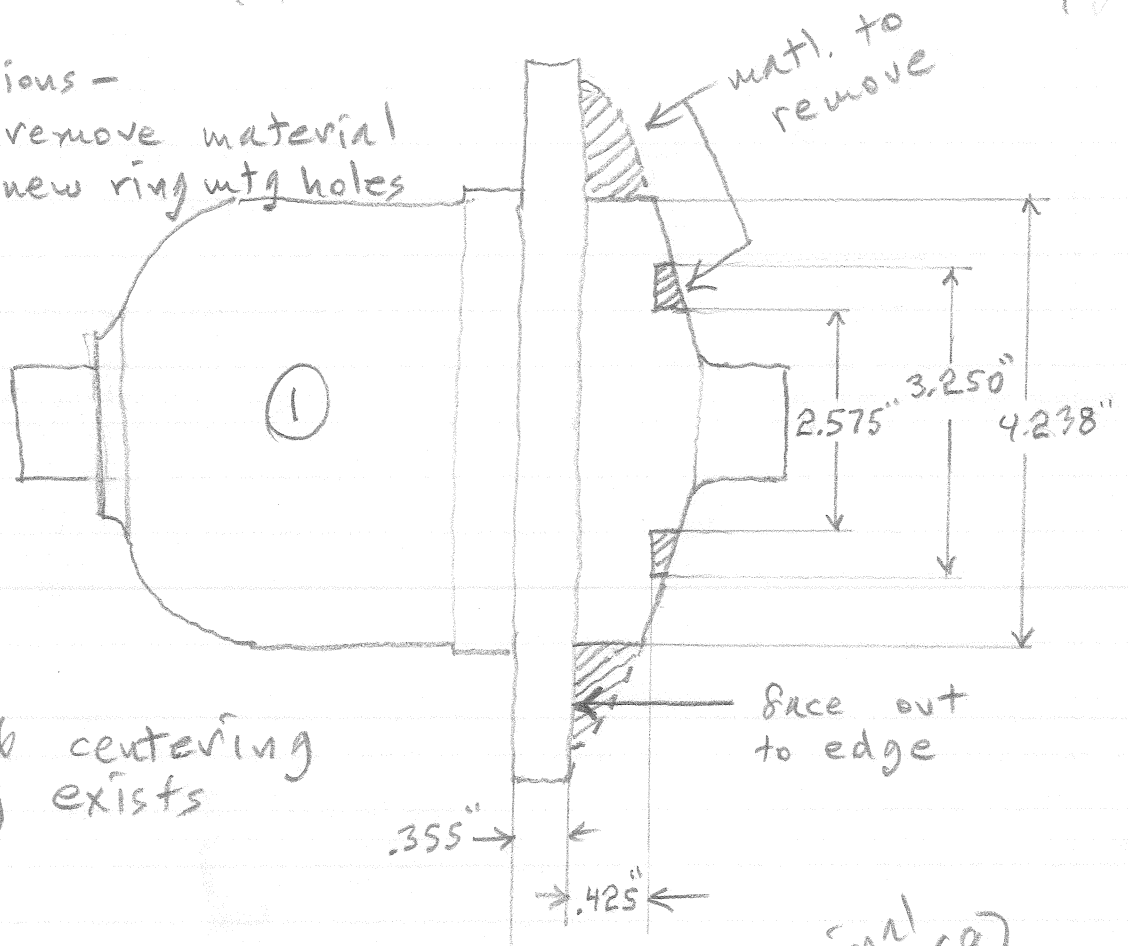

MK6 (Zephyr) Diff Carrier Cleanup

Operations -

- 1) remove material
- 2) new ring mtg holes

Hub centering jig exists